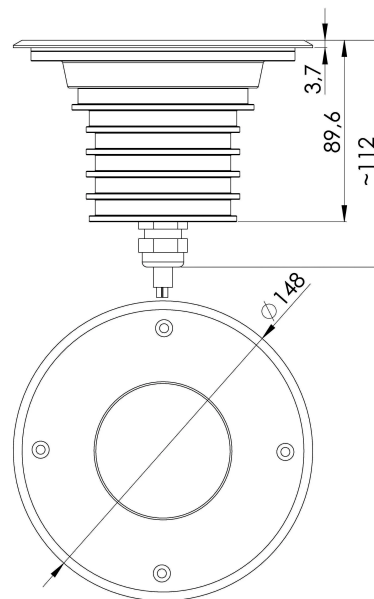

## POOL MEDIUM 12V/24V DC

The Pool series was designed using modern simulation methods in order to obtain the highest product quality.

- based on CREE® LEDs
- IP68
- made of 316L steel
- 12V/ 24V DC
- 5-year warranty
- 18 W

### TECHNICAL DRAWINGS