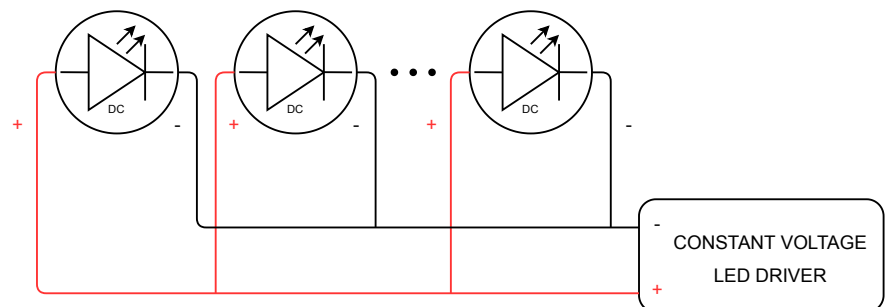

### TECHNICAL DRAWINGS

## POOL MEDIUM 12V/24V DC

Niviss swimming pool luminaires can be immersed up to a depth of 3 meters and used to light and illuminate :

- swimming pools
- fountains

### ELECTRICAL INSTALLATION

Connecting to the power supply should be done when the power supply is off.