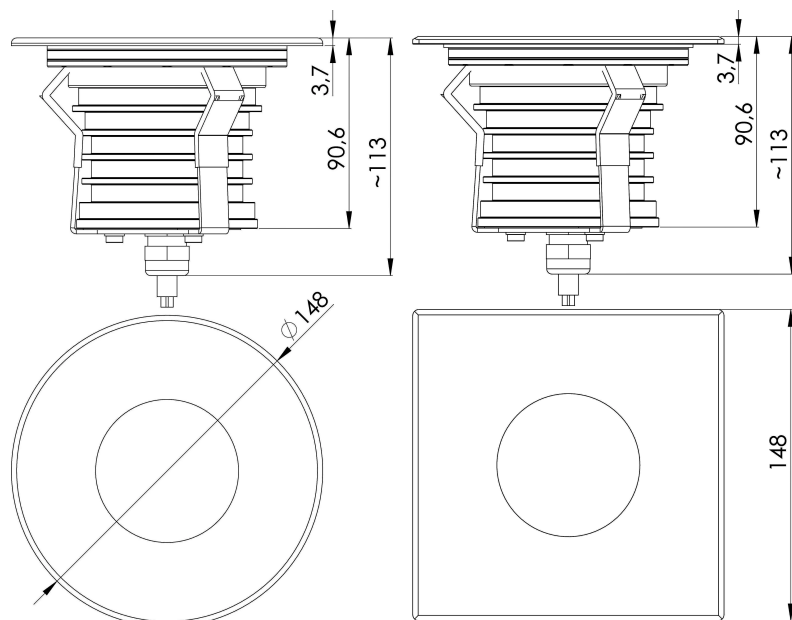

TECHNICAL DRAWINGS