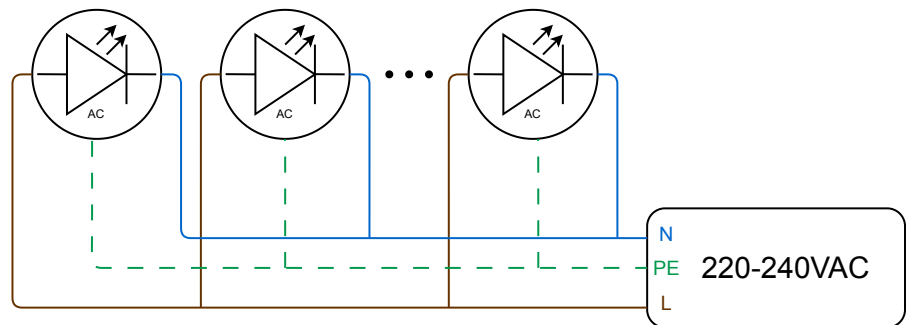

Working temperature range	-20°C ÷ +55°C
IP protection class	IP67
Lifetime L80B10	≥ 60 000h
Impact resistance	IK10
Protection class	I
Connection	0.5m
Wiring	H07RN-F 3G1
Dimming	ON-OFF
Luminous flux tolerance	±10%
Angle of distribution	10°, 20°, 30°, 45°

TECHNICAL DRAWINGS

GROUND MEDIUM PREMIUM 220- 240V AC 50/60Hz

The Niviss outdoor LED lighting fixture can be used for lighting many places and objects such as:

- parks
- gardens
- exterior walls
- squares
- premises
- plants

ELECTRICAL INSTALLATION

Connecting to the power supply should be done when the power supply is off.

ORDER CODE AND TECHNICAL SPECIFICATIONS OF VARIANTS

VARIANT CODES IN THE TABLE BELOW TECHNICAL SPECIFICATIONS OF VARIANTS IN DATASHEET OF VARIANT