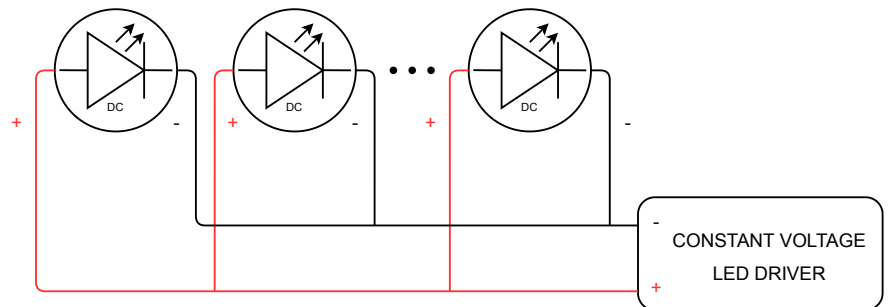

Working temperature range	-20°C ÷ +55°C
IP protection class	IP67
Lifetime L80B10	≥ 60 000h
Impact resistance	IK10
Protection class	III
Connection	0.5m
Wiring	H07RN-F 2X1.5
Dimming	ON-OFF/PWM
Luminous flux tolerance	±10%
Angle of distribution	10°, 20°, 45°

TECHNICAL DRAWINGS

GROUND STANDARD PREMIUM 12V/24V DC

The Niviss outdoor LED lighting fixture can be used for lighting many places and objects such as:

- parks
- gardens
- exterior walls
- squares
- premises
- plants

ELECTRICAL INSTALLATION

Connecting to the power supply should be done when the power supply is off.

ORDER CODE AND TECHNICAL SPECIFICATIONS OF VARIANTS

VARIANT CODES IN THE TABLE BELOW TECHNICAL SPECIFICATIONS OF VARIANTS IN DATASHEET OF VARIANT