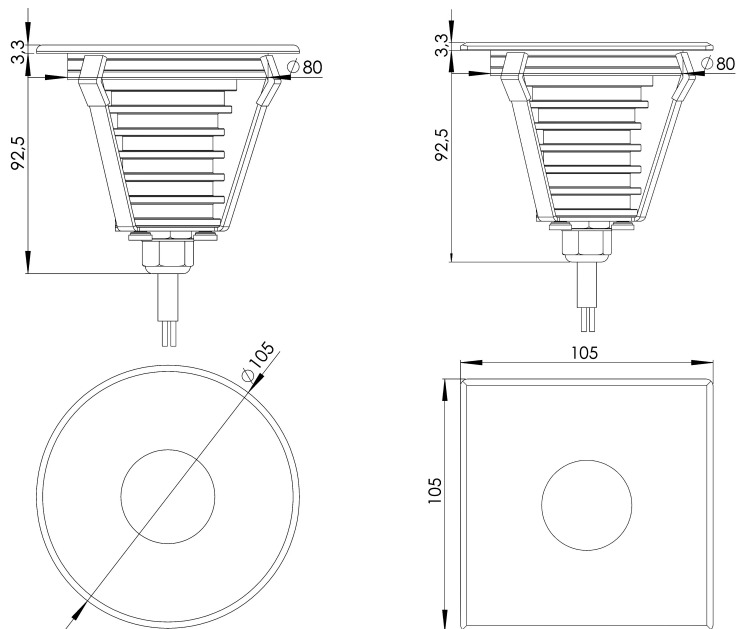

TECHNICAL DRAWINGS