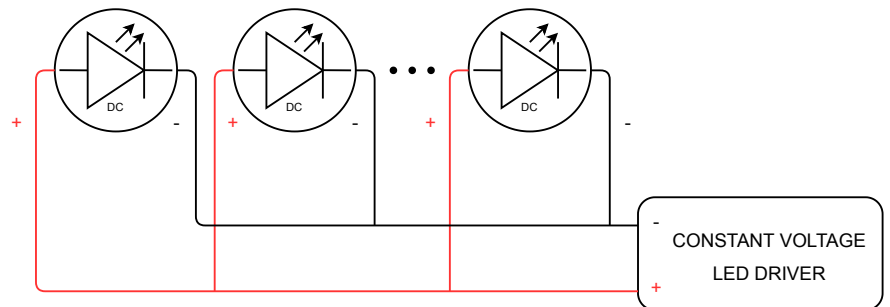

Working temperature range	-20°C ÷ +55°C
IP protection class	IP68
Lifetime L80B10	≥ 60 000h
Impact resistance	IK10
Protection class	III
Connection	1,5m
Wiring	SIHF 2X1.5
Dimming	PWM, ON-OFF
Luminous flux tolerance	±10%
Angle of distribution	10°, 20°, 30°

TECHNICAL DRAWINGS

POOL MEDIUM TITANIUM 12V/24V DC

Niviss swimming pool luminaires can be immersed up to a depth of 3 meters and used to light and illuminate :

- swimming pools
- fountains

ELECTRICAL INSTALLATION

Connecting to the power supply should be done when the power supply is off.

ORDER CODE AND TECHNICAL SPECIFICATIONS OF VARIANTS

VARIANT CODES IN THE TABLE BELOW TECHNICAL SPECIFICATIONS OF VARIANTS IN DATASHEET OF VARIANT