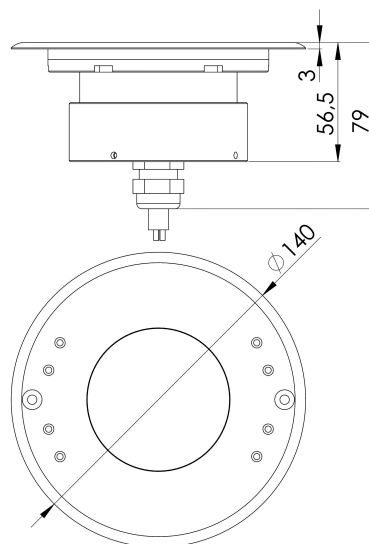

TECHNICAL DRAWINGS