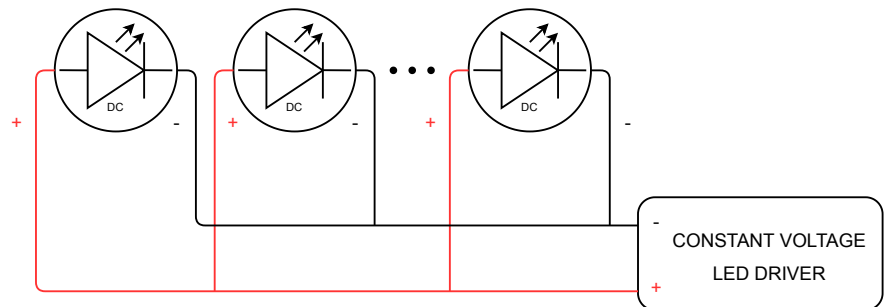

Working temperature range	-20°C ÷ +55°C
IP protection class	IP68
Lifetime L80B10	≥ 60 000h
Impact resistance	IK10
Protection class	III
Connection	1,5m
Wiring	SIHF 2X1.5
Dimming	ON-OFF
Luminous flux tolerance	±10%
Angle of distribution	17°, 31°, 39°

TECHNICAL DRAWINGS

POOL MICRO SLIM 12V/24V DC

Niviss swimming pool luminaires can be immersed up to a depth of 3 meters and used to light and illuminate :

- swimming pools
- fountains

ELECTRICAL INSTALLATION

Connecting to the power supply should be done when the power supply is off.

ORDER CODE AND TECHNICAL SPECIFICATIONS OF VARIANTS

VARIANT CODES IN THE TABLE BELOW TECHNICAL SPECIFICATIONS OF VARIANTS IN DATASHEET OF VARIANT