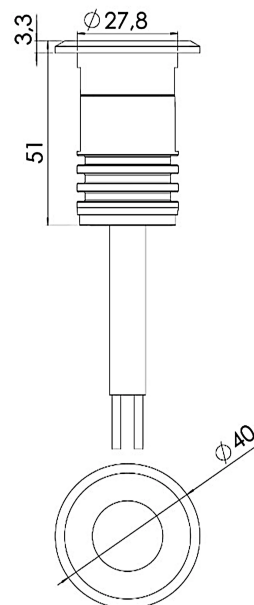

POOL MICRO SLIM 12V/24V DC

The Pool series was designed using modern simulation methods in order to obtain the highest product quality.

- based on CREE® LEDs
- IP68
- made of 316L steel
- 12V/ 24V DC
- 5-year warranty
- 2W

Working temperature range	-20°C ÷ +55°C
IP protection class	IP68
Lifetime L80B10	≥ 60 000h
Impact resistance	IK10
Protection class	III
Connection	1,5m
Wiring	SIHF 2X1.5
Dimming	ON-OFF
Luminous flux tolerance	±10%
Angle of distribution	17°, 31°, 39°

TECHNICAL DRAWINGS