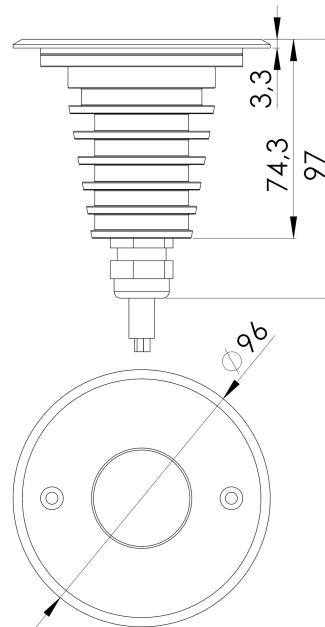

## GROUND STANDARD BRASS 12V/24V DC

The Ground series was designed using modern simulation methods in order to obtain the highest product quality.

- based on CREE® LEDs
- IP67
- made of brass
- round or square front
- 5-year warranty
- 6W

Working temperature range	-20°C ÷ +55°C
IP protection class	IP67
Lifetime L80B10	≥ 60 000h
Impact resistance	IK10
Protection class	III
Connection	0.5m
Wiring	H07RN-F 2X1.5
Dimming	ON-OFF/PWM
Luminous flux tolerance	±10%
Angle of distribution	10°, 20°, 45°

### TECHNICAL DRAWINGS